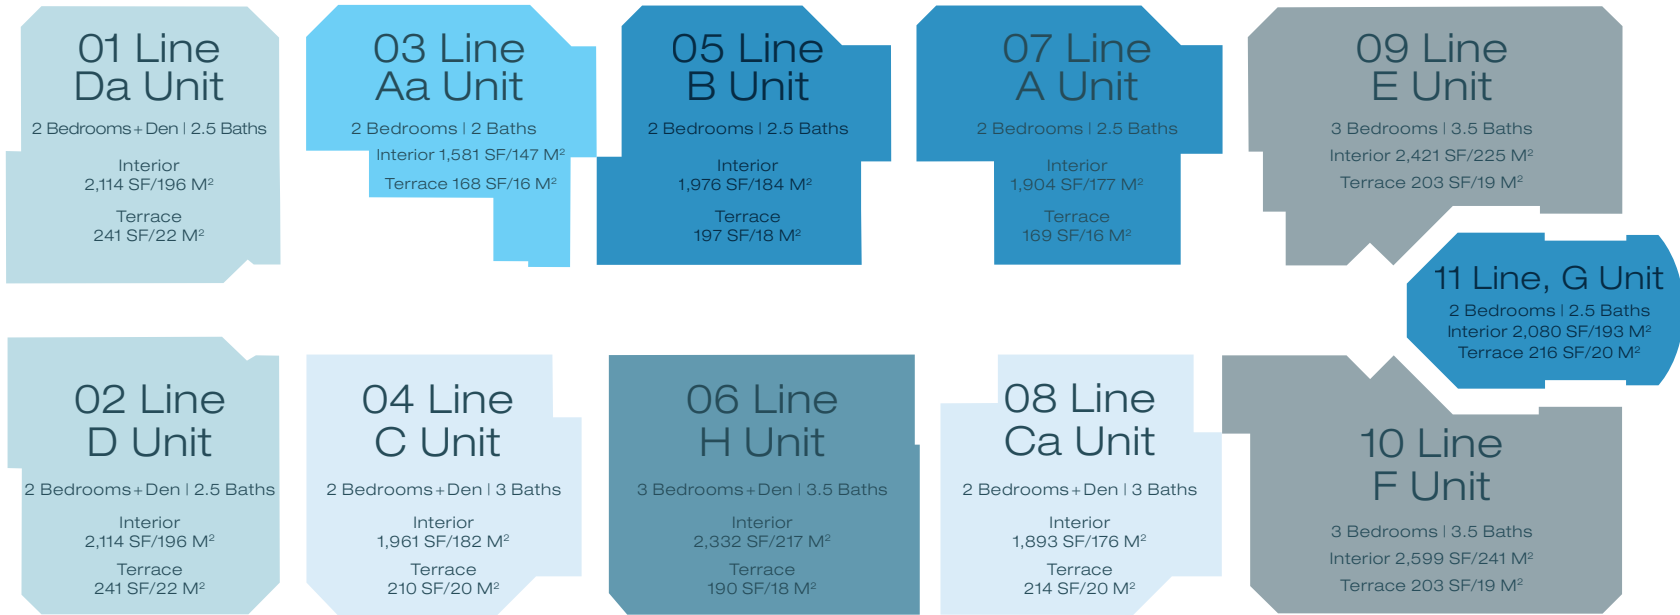

MARINA PALMS

YACHT CLUB & RESIDENCES
M I A M I

MARINA

INTRACOASTAL

- 2 Bed/2 Bath
- 2 Bed/2.5 Bath
- 2 Bed/Den/2.5 Bath
- 2 Bed/Den/3 Bath
- 3 Bed/3.5 Bath
- 3 Beds/Den/3.5 Bath